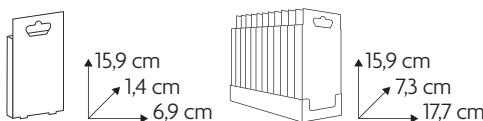

Cod. art. 111526
IT-GB-FR-DE

Cod. art. 161514
SP-GB-PT-GR

12

32

12

110

5,8x5 cm